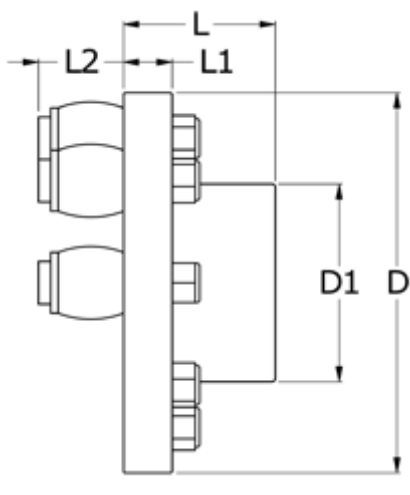

Article number: 330717802

Description: Coupling Rupex size 178
Part 2 (incl. Bolts and rubber elements)

Measures

D	= 178
D1	= 108
L	= 70
L1	= 18
L2	= 40
Max bore	= 70
Torque (N m)	= 950